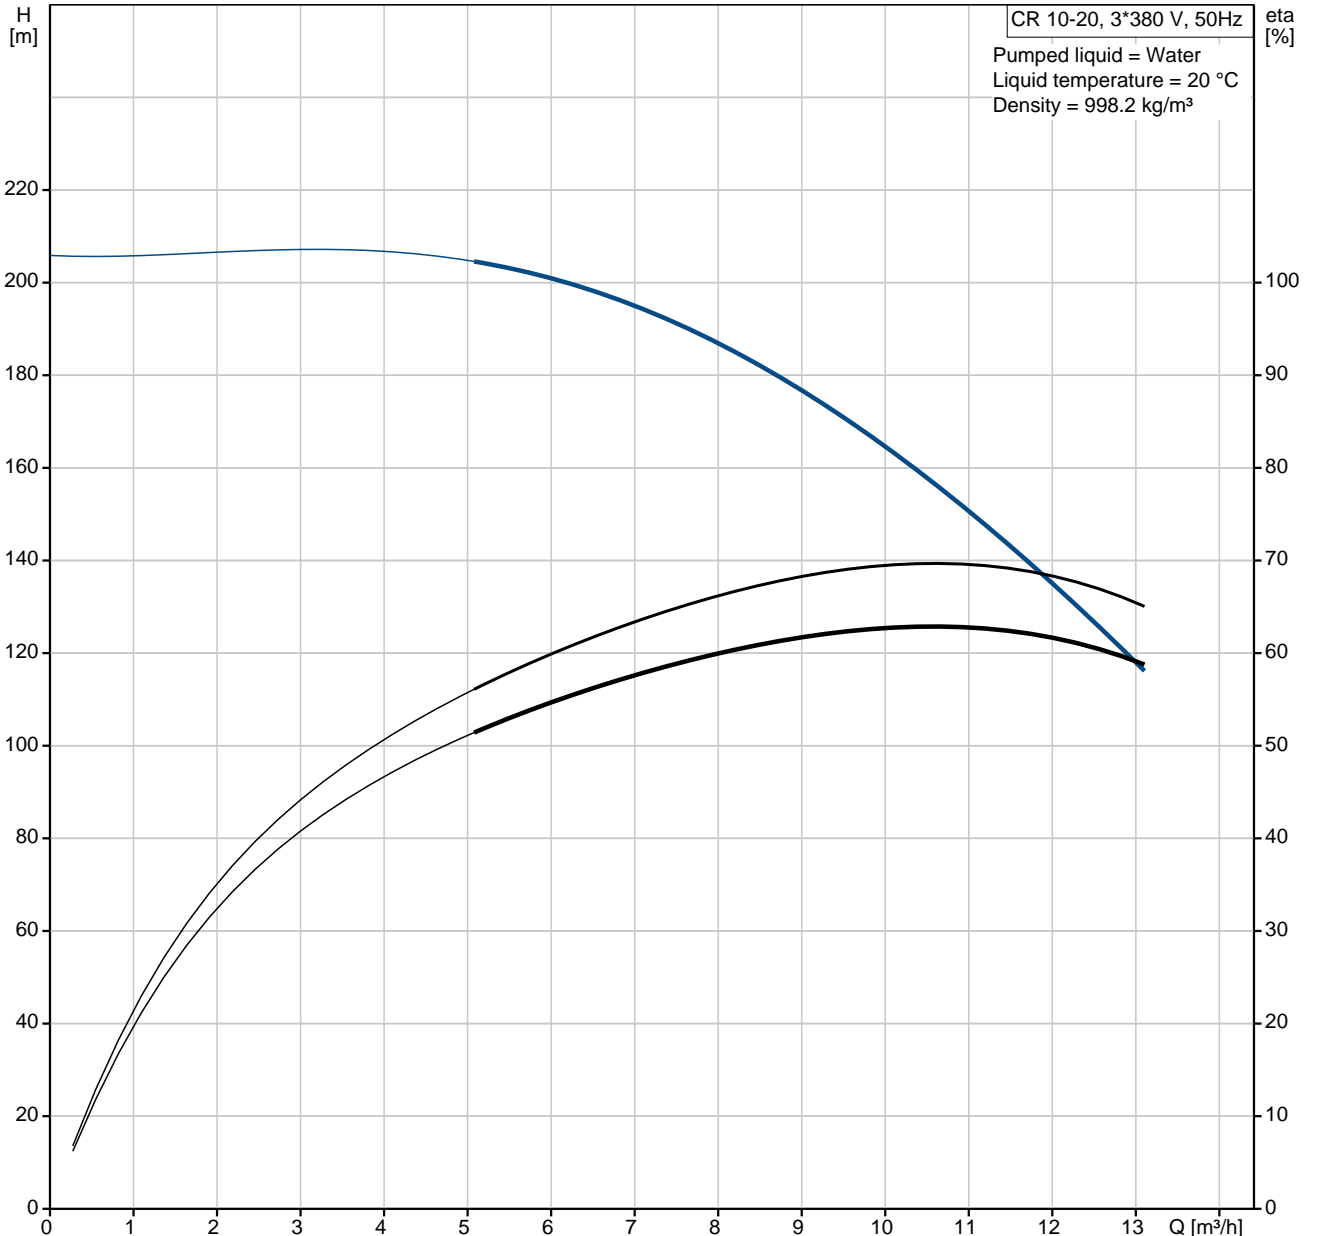

# 96500977 CR 10-20 50 Hz

# 96500977 CR 10-20 50 Hz

96500977 CR 10-20 50 Hz

Note! All units are in [mm] unless others are stated.  
Disclaimer: This simplified dimensional drawing does not show all details.