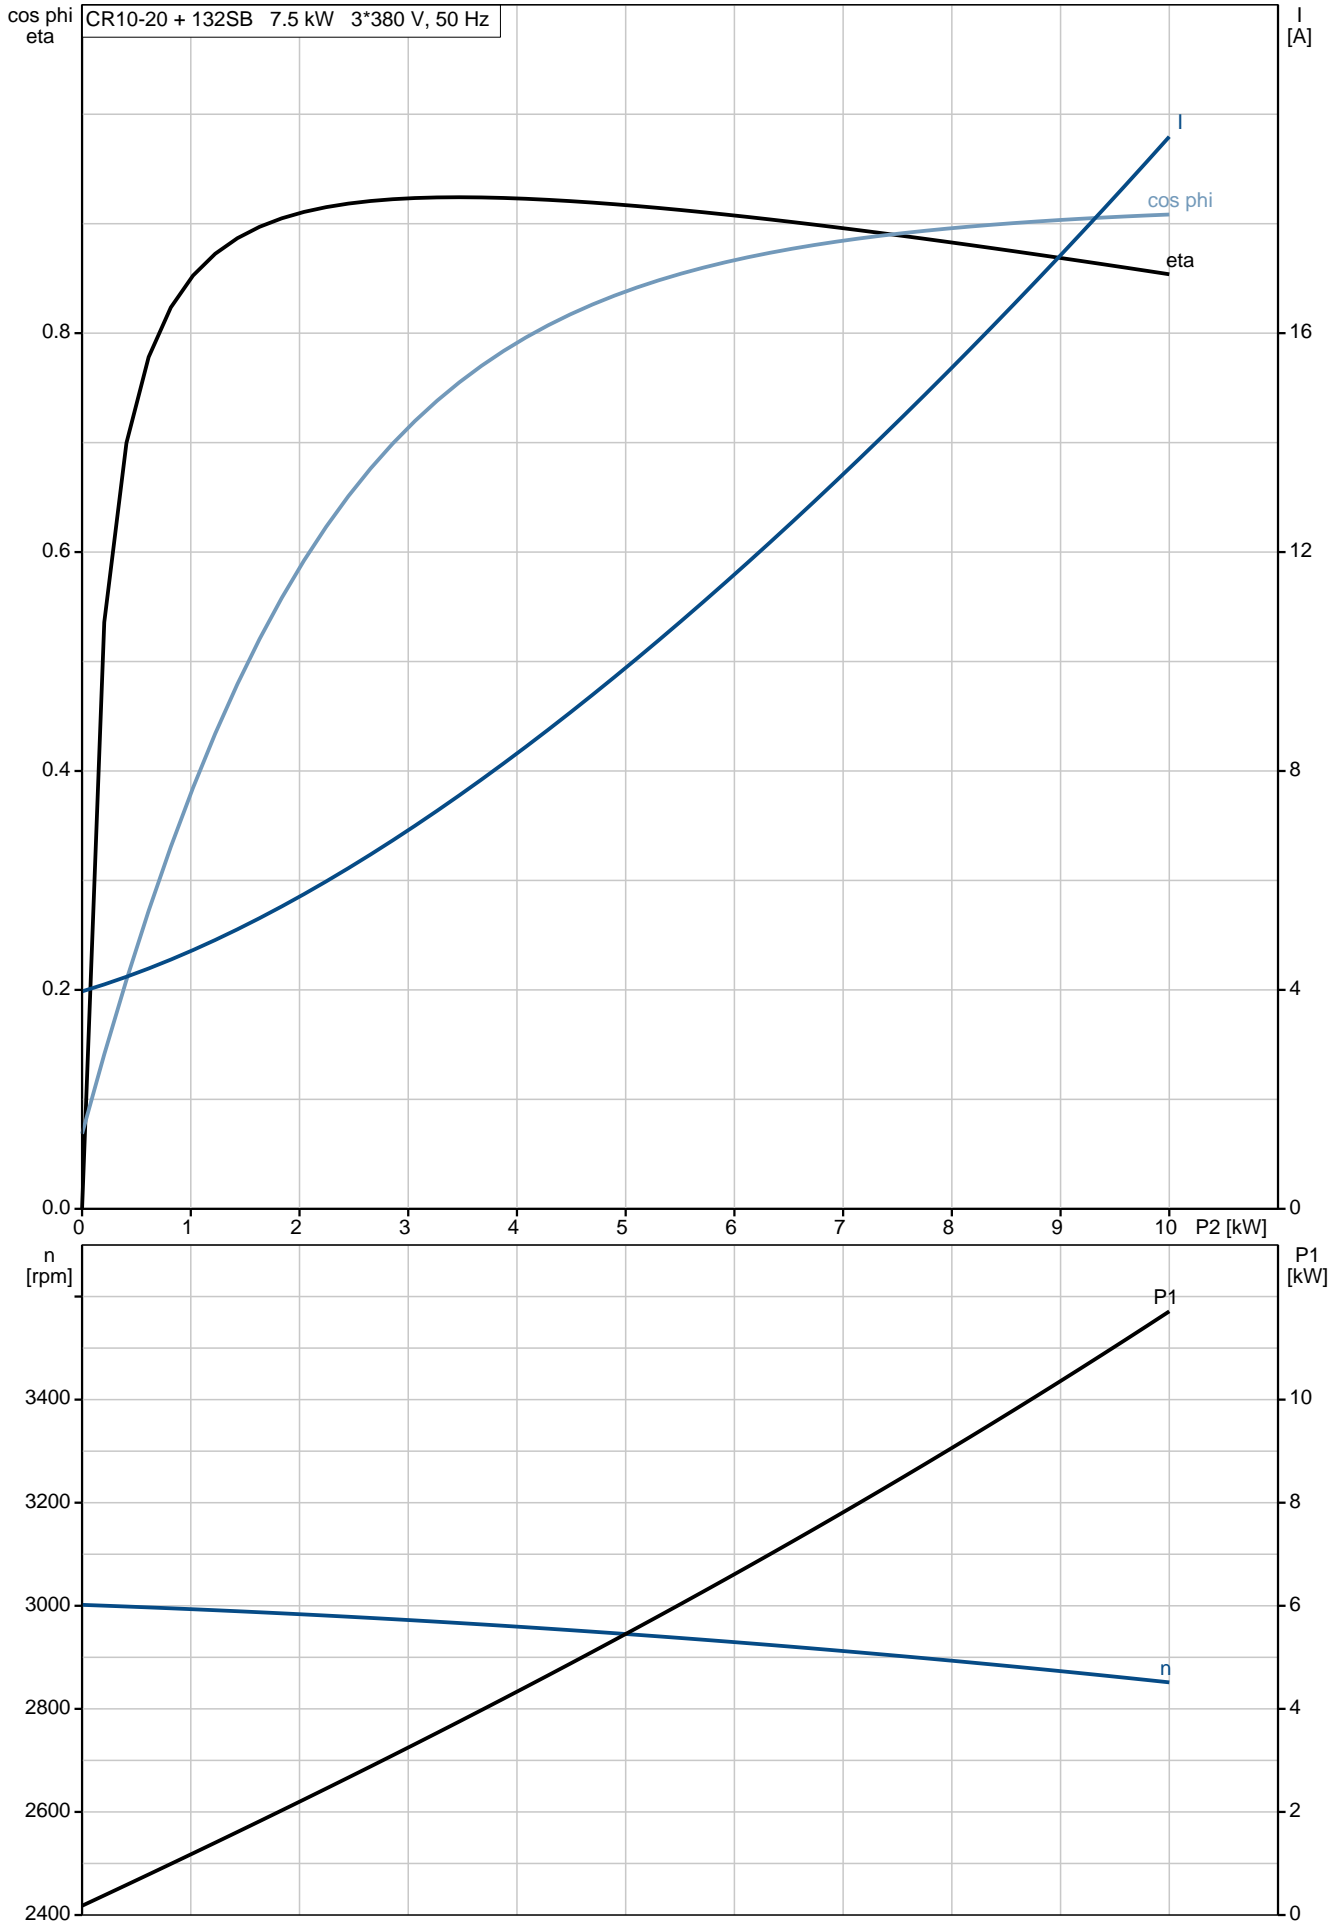

# 96500977 CR 10-20 50 Hz

# 96500977 CR 10-20 50 Hz

96500977 CR 10-20 50 Hz

Note! All units are in [mm] unless others are stated.  
Disclaimer: This simplified dimensional drawing does not show all details.