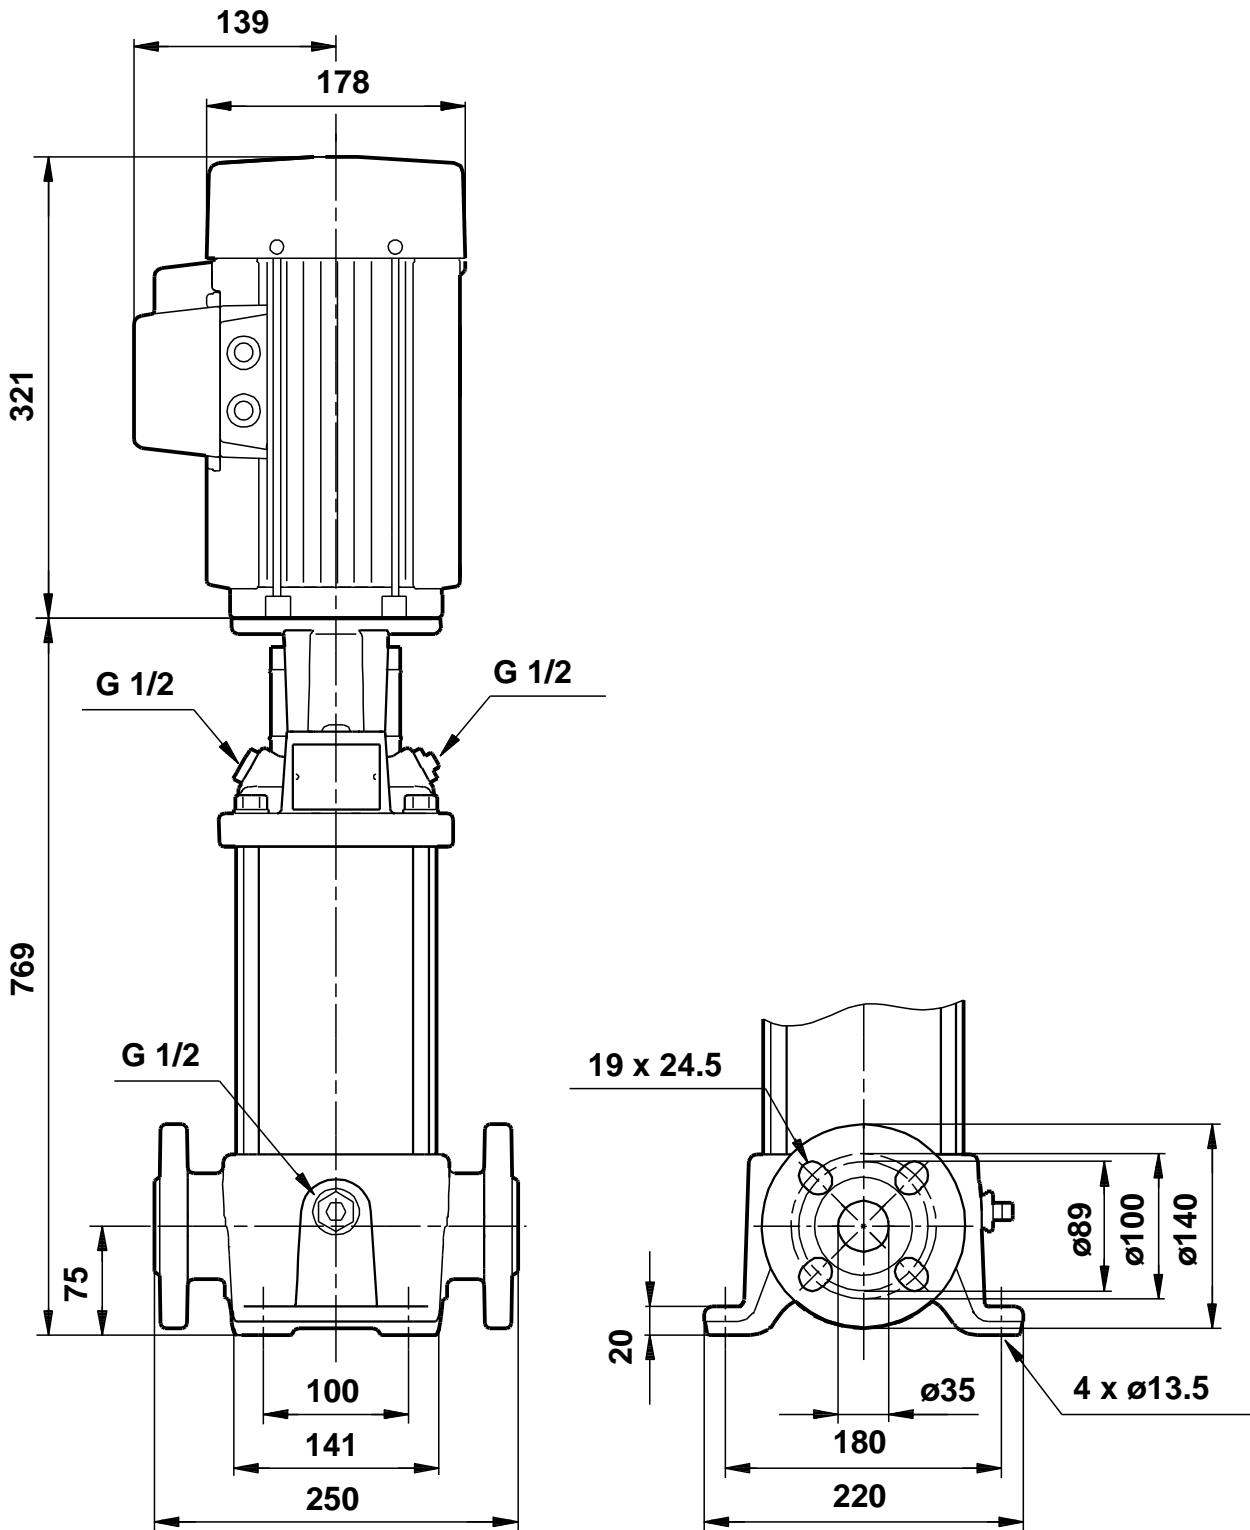

96533182 CR 3-29 50 Hz

96533182 CR 3-29 50 Hz

Note! All units are in [mm] unless others are stated.
Disclaimer: This simplified dimensional drawing does not show all details.