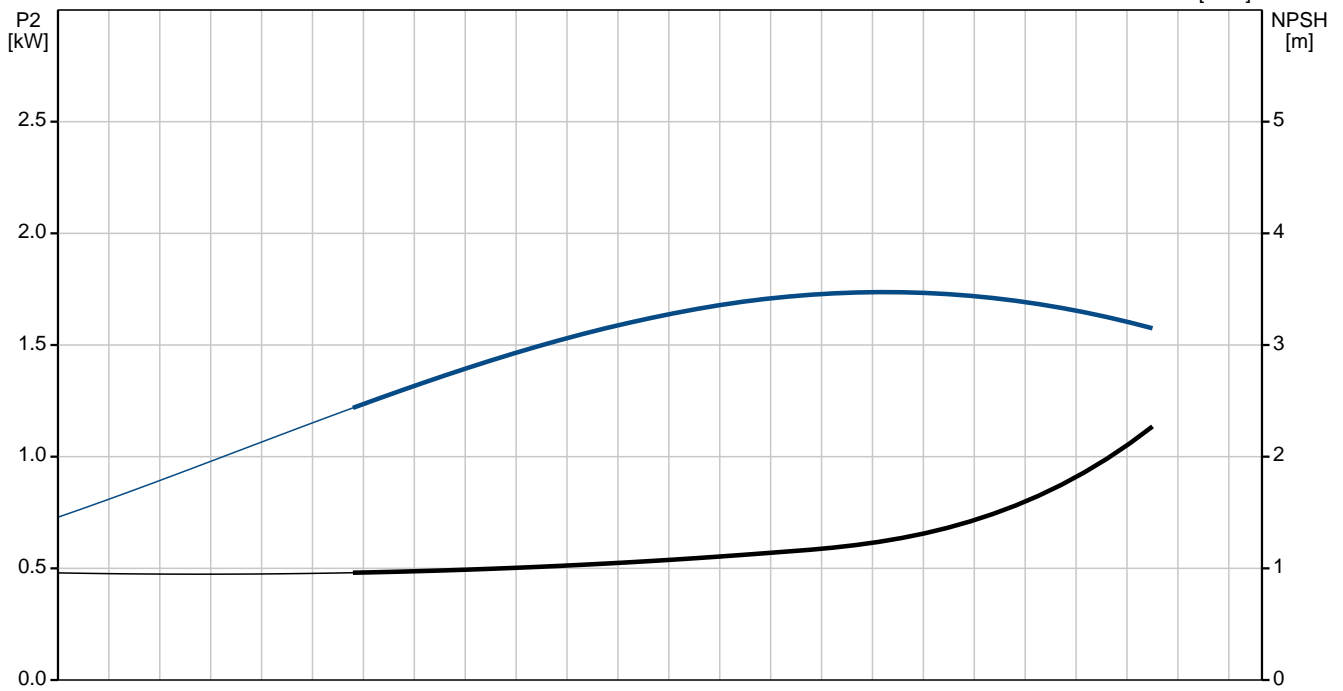

96533182 CR 3-29 50 Hz

96533182 CR 3-29 50 Hz

Note! All units are in [mm] unless others are stated.
Disclaimer: This simplified dimensional drawing does not show all details.