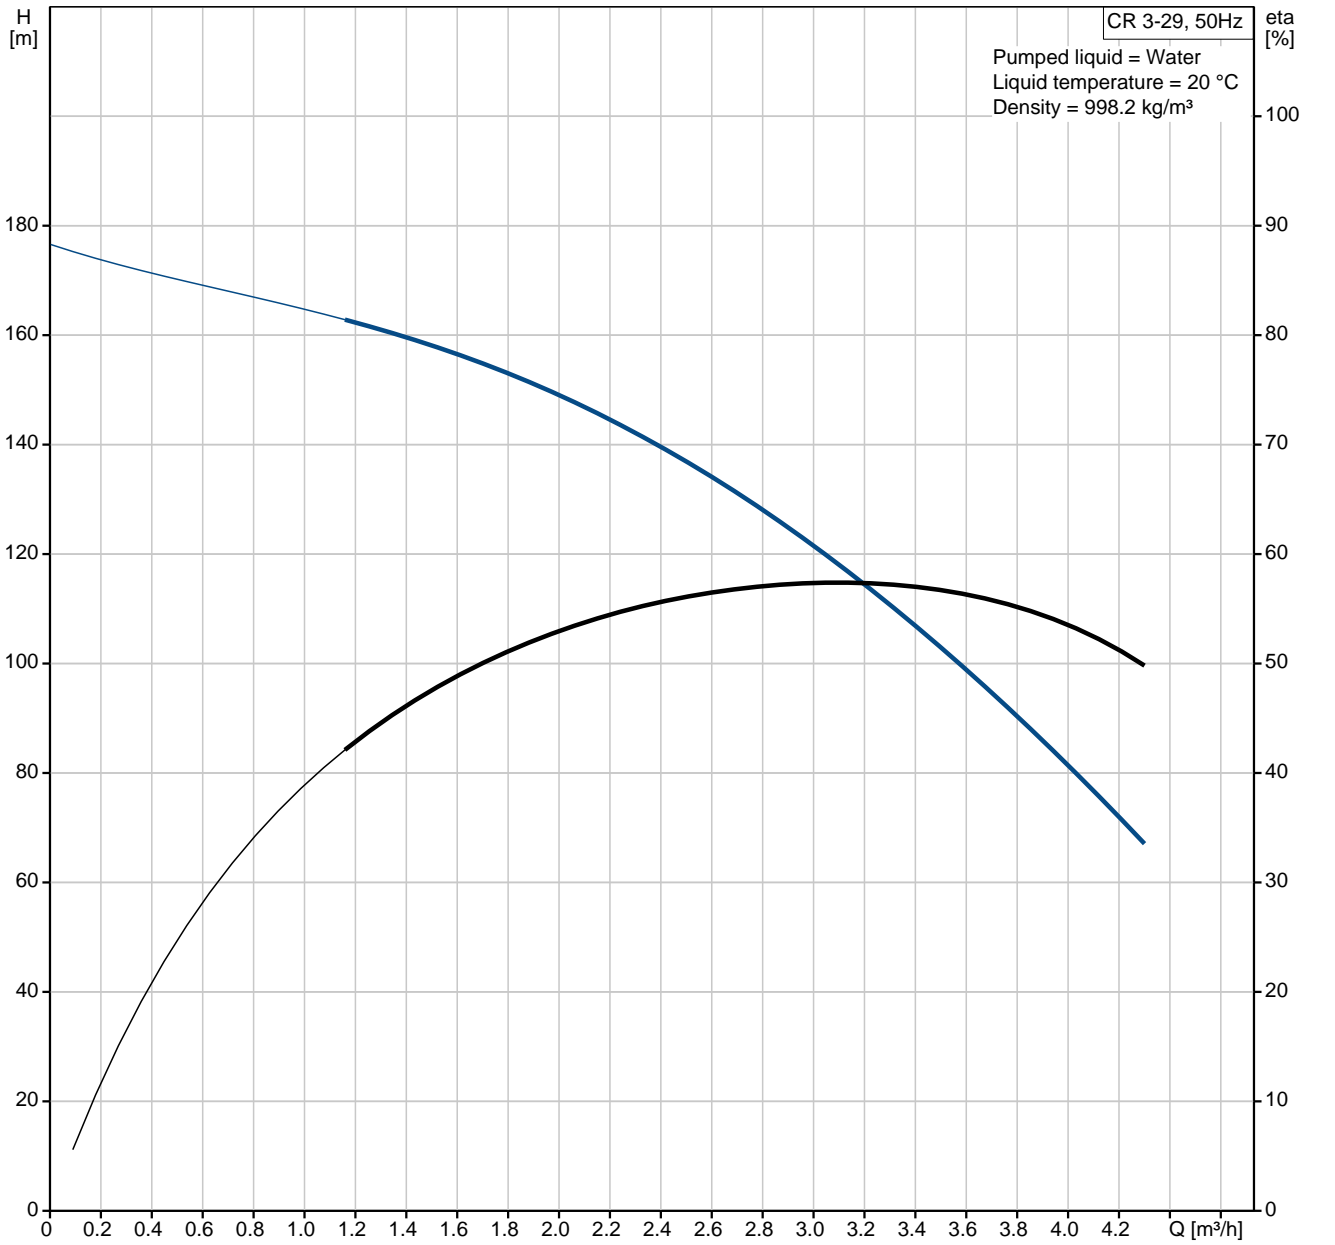

96533182 CR 3-29 50 Hz

96533182 CR 3-29 50 Hz

Note! All units are in [mm] unless others are stated.
Disclaimer: This simplified dimensional drawing does not show all details.